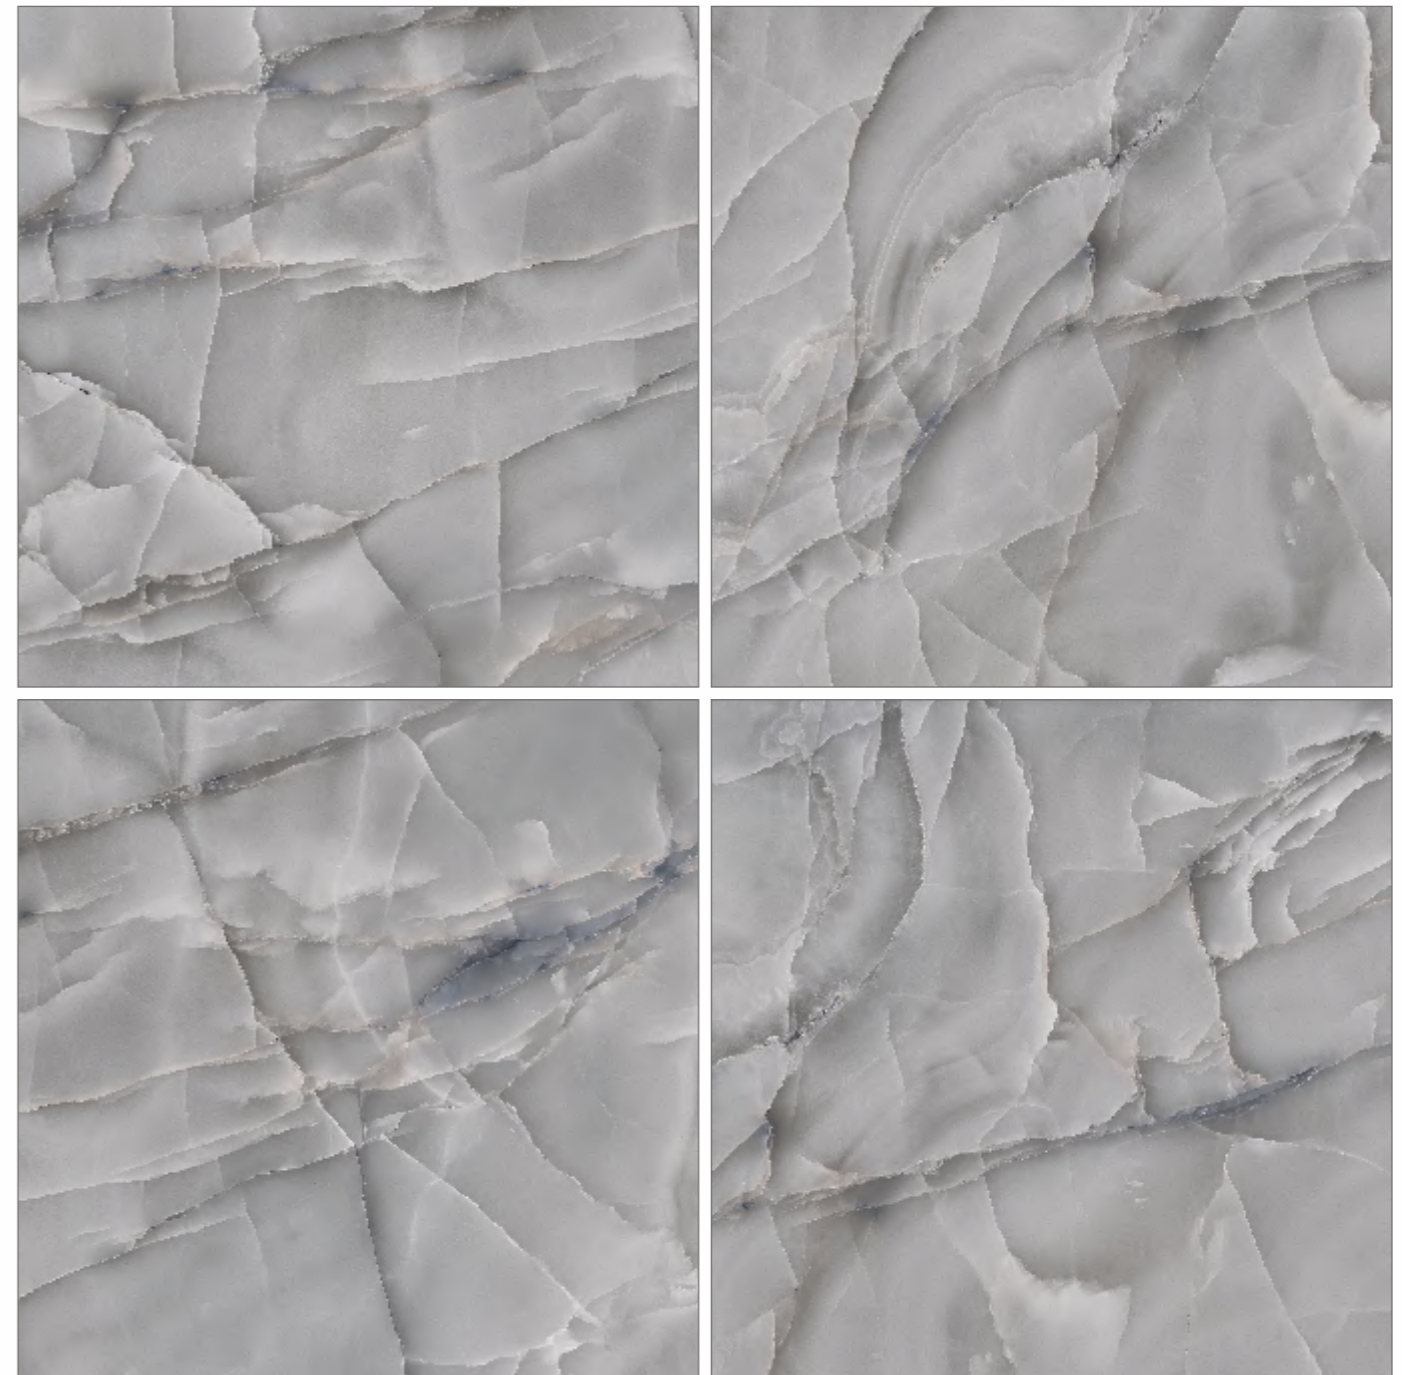

MARBLE
SERIES

LEVIN BEIGE

RESIDENTIAL, COMMERCIAL,
WELL NESS, HOSPITALITY

RANDOM - **04** • SURFACE - **GLOSSY**

Preview of_ **LEVIN GRAYPHITE**

600x600mm
GLAZED VITRIFIED TILES

MARBLE
SERIES

LEVIN GRAYPHITE