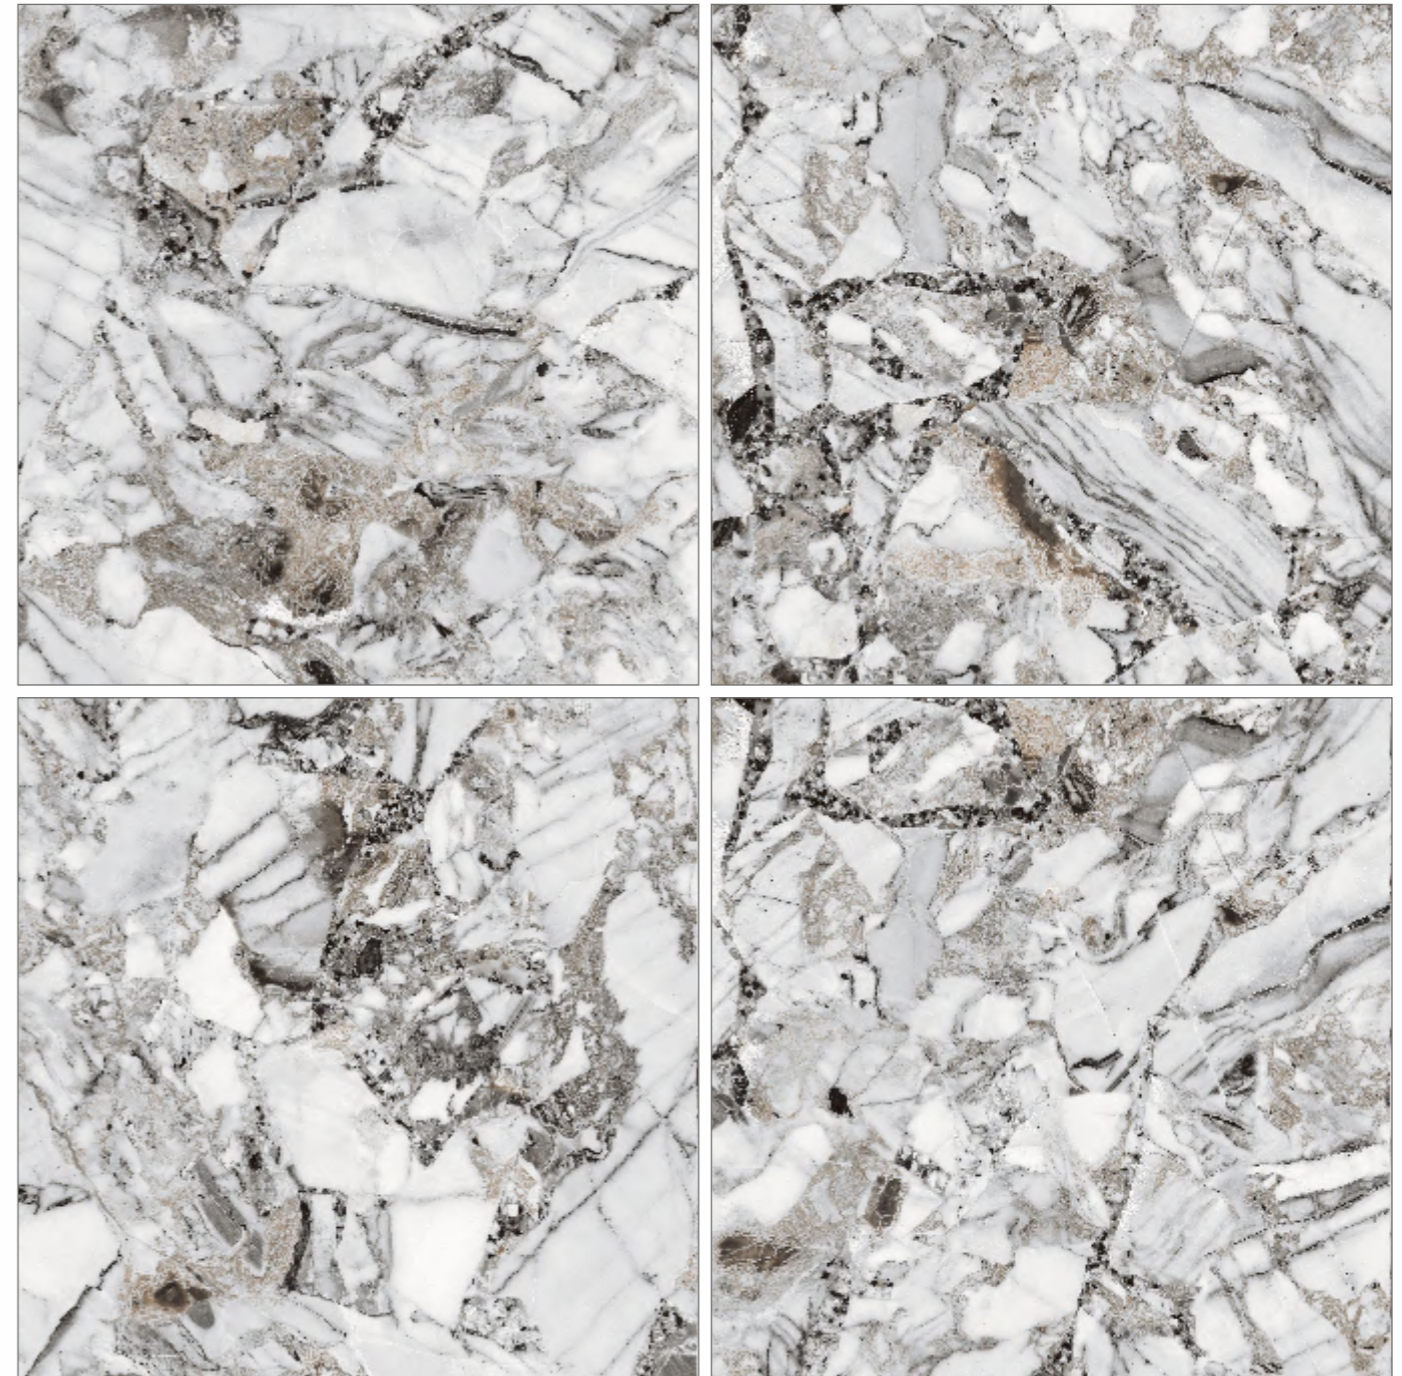

ICE CRETA

RESIDENTIAL, COMMERCIAL,
WELLNESS, HOSPITALITY

RANDOM - 04 • SURFACE - GLOSSY