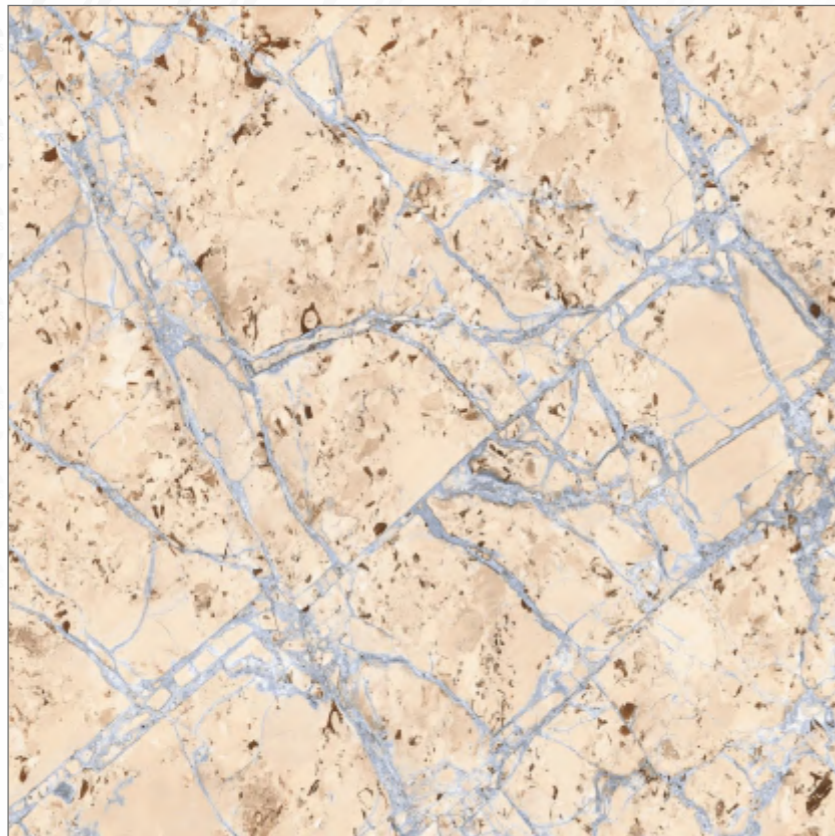

GLODEN IVORY

RESIDENTIAL, COMMERCIAL,
WELL NESS, HOSPITALITY

RANDOM - **04** • SURFACE - **GLOSSY**