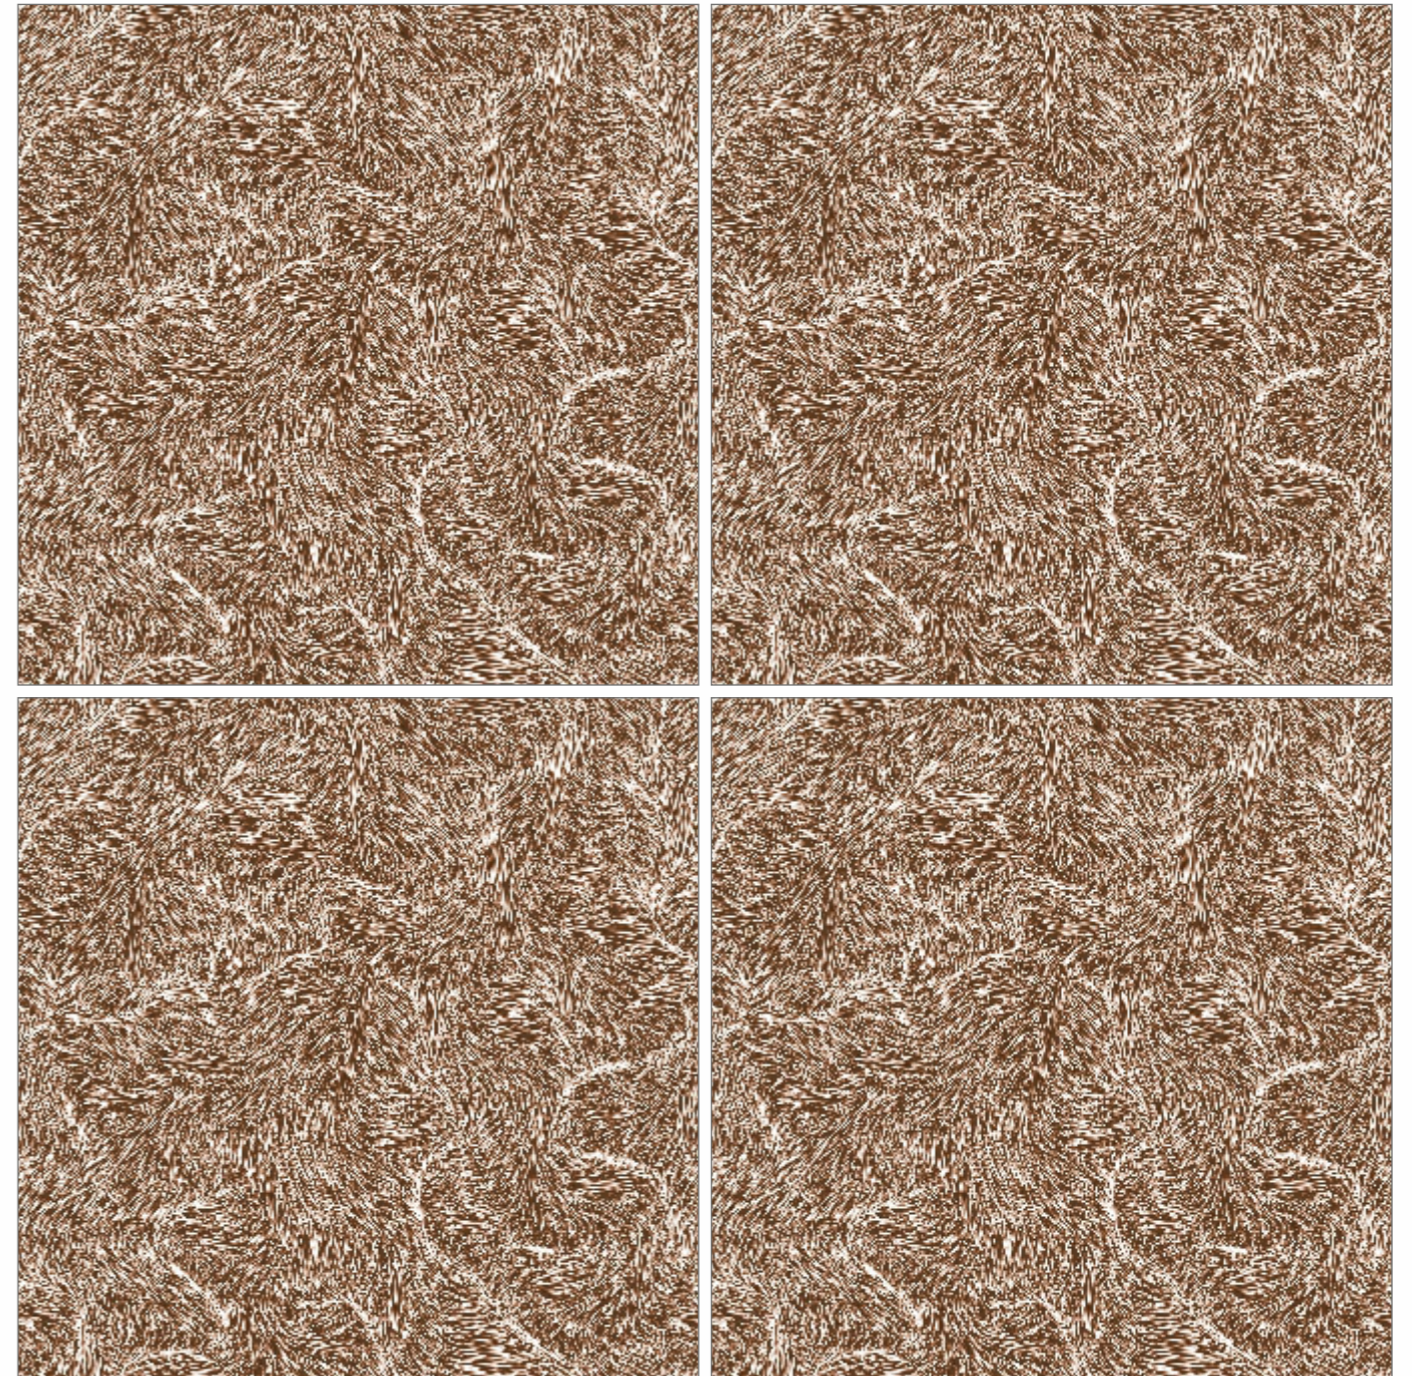

FLUFFY BROWN

RESIDENTIAL, COMMERCIAL,
WELL NESS, HOSPITALITY

RANDOM - **04** • SURFACE - **GLOSSY**