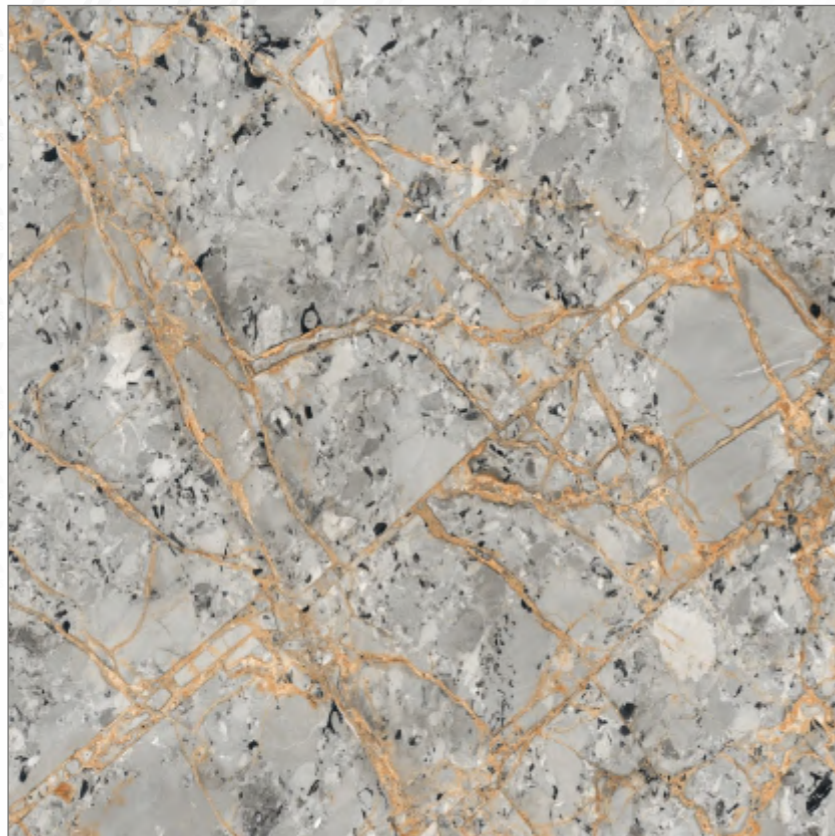

GOLDEN BACKBONE

RESIDENTIAL, COMMERCIAL,
WELL NESS, HOSPITALITY

RANDOM - **05** • SURFACE - **GLOSSY**