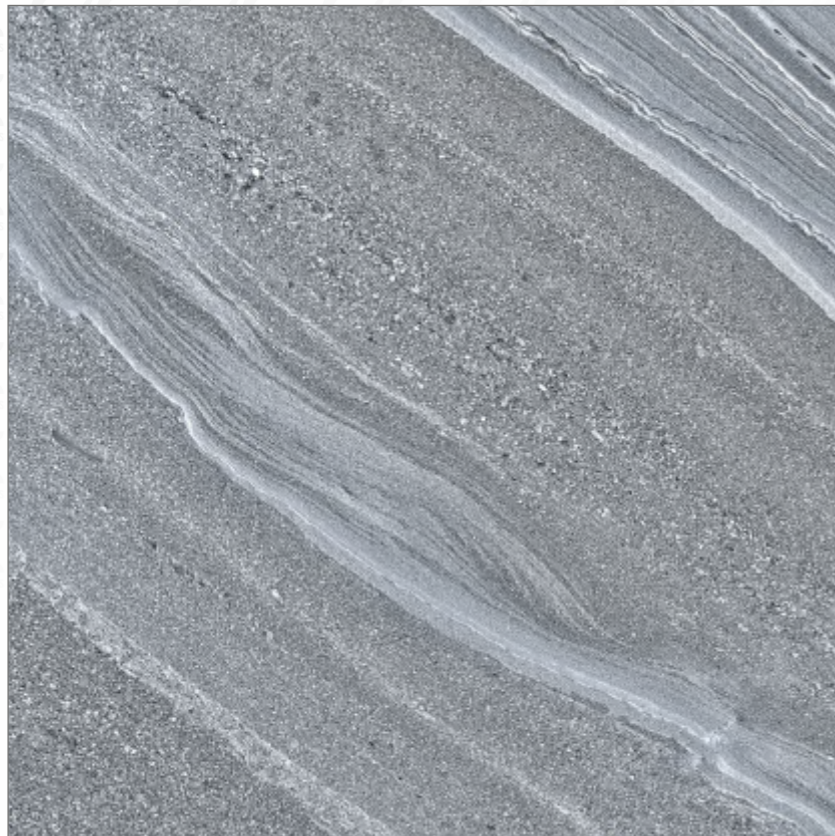

RESIDENTIAL, COMMERCIAL,
WELL NESS, HOSPITALITY

RANDOM - **04** • SURFACE - **GLOSSY**

Preview of_ **LECTOS GRAY**

600x600mm
GLAZED VITRIFIED TILES

MARBLE
SERIES

LECTOS GRAY

RESIDENTIAL, COMMERCIAL,
WELL NESS, HOSPITALITY