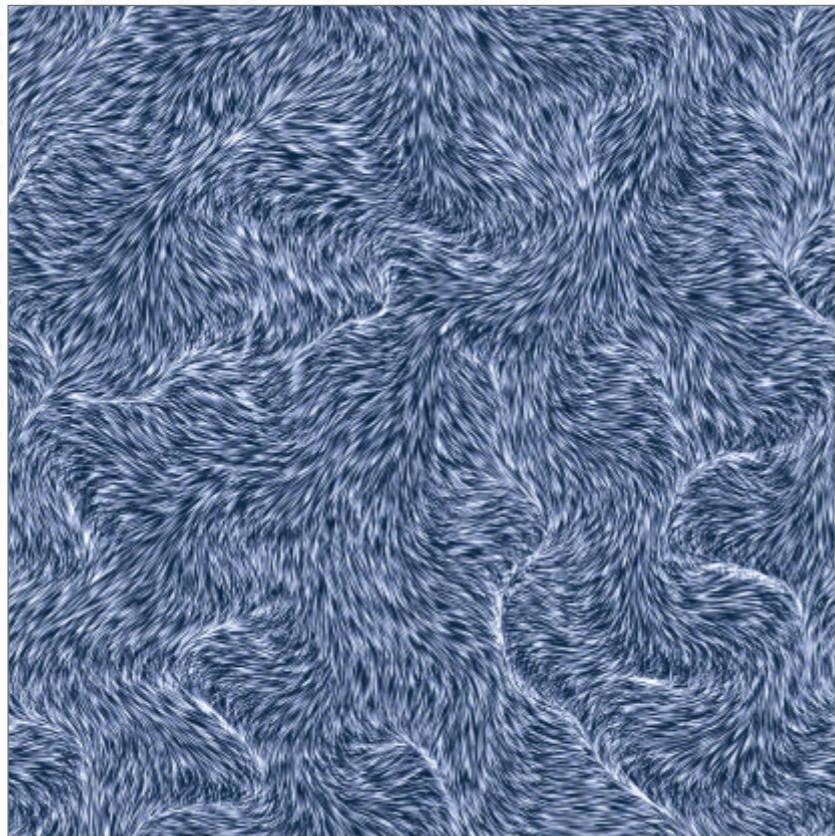

FLUFFY BLUE

RESIDENTIAL, COMMERCIAL,
WELL NESS, HOSPITALITY

RANDOM - **04** • SURFACE - **GLOSSY**