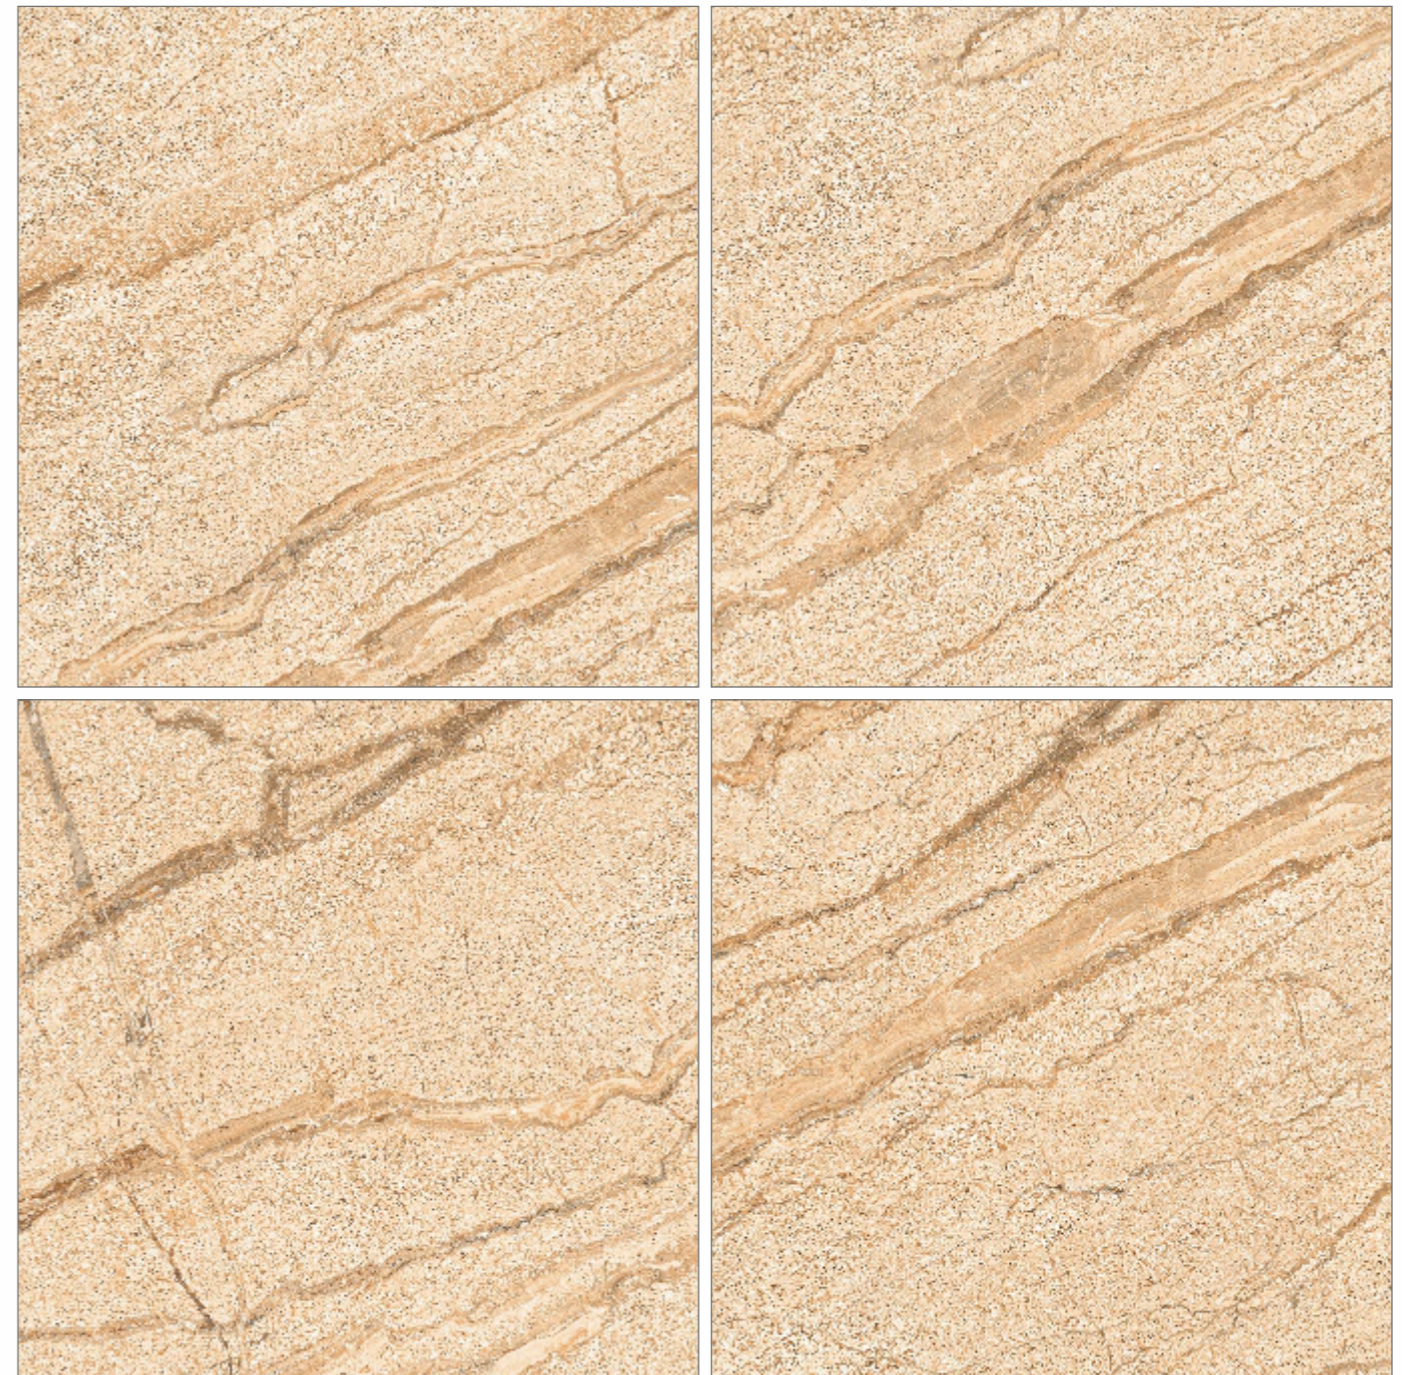

LIKA BEIGE

RESIDENTIAL, COMMERCIAL,
WELL NESS, HOSPITALITY

RANDOM - **04** • SURFACE - **GLOSSY**