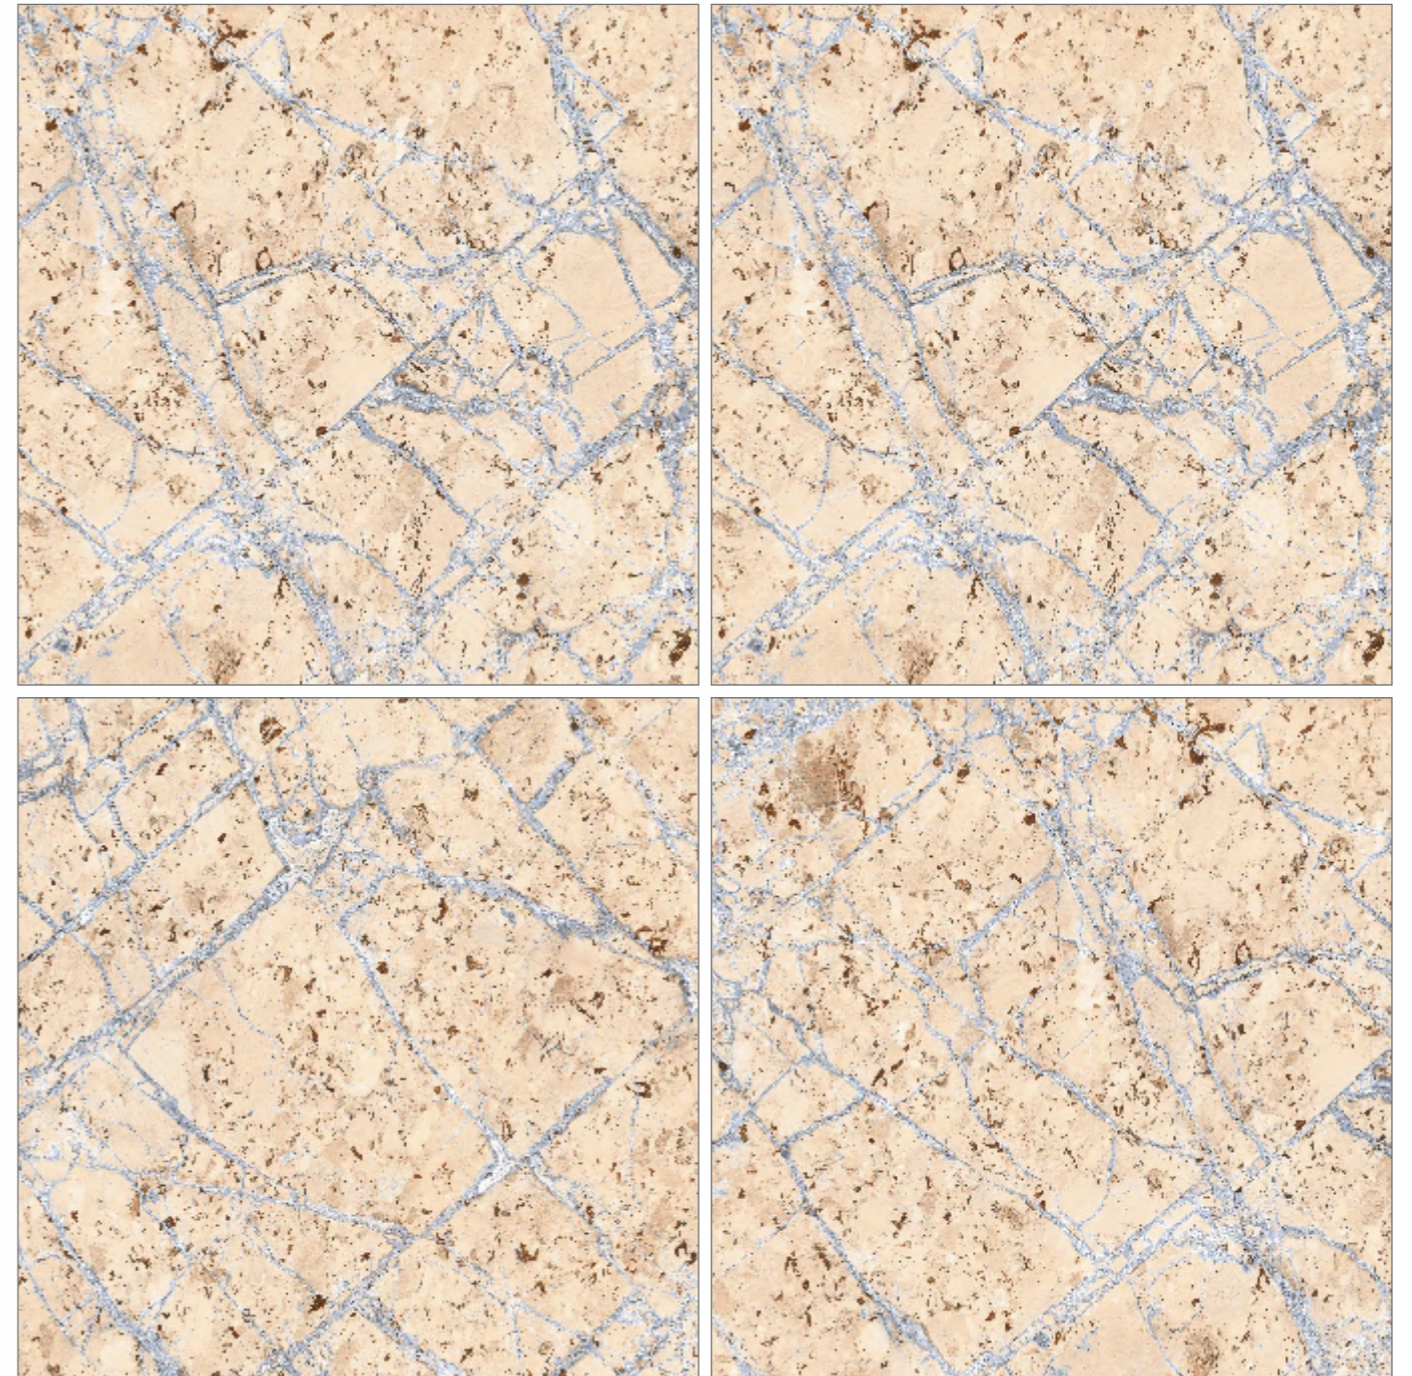

GLODEN IVORY

RESIDENTIAL, COMMERCIAL,
WELL NESS, HOSPITALITY

RANDOM - **04** • SURFACE - **GLOSSY**