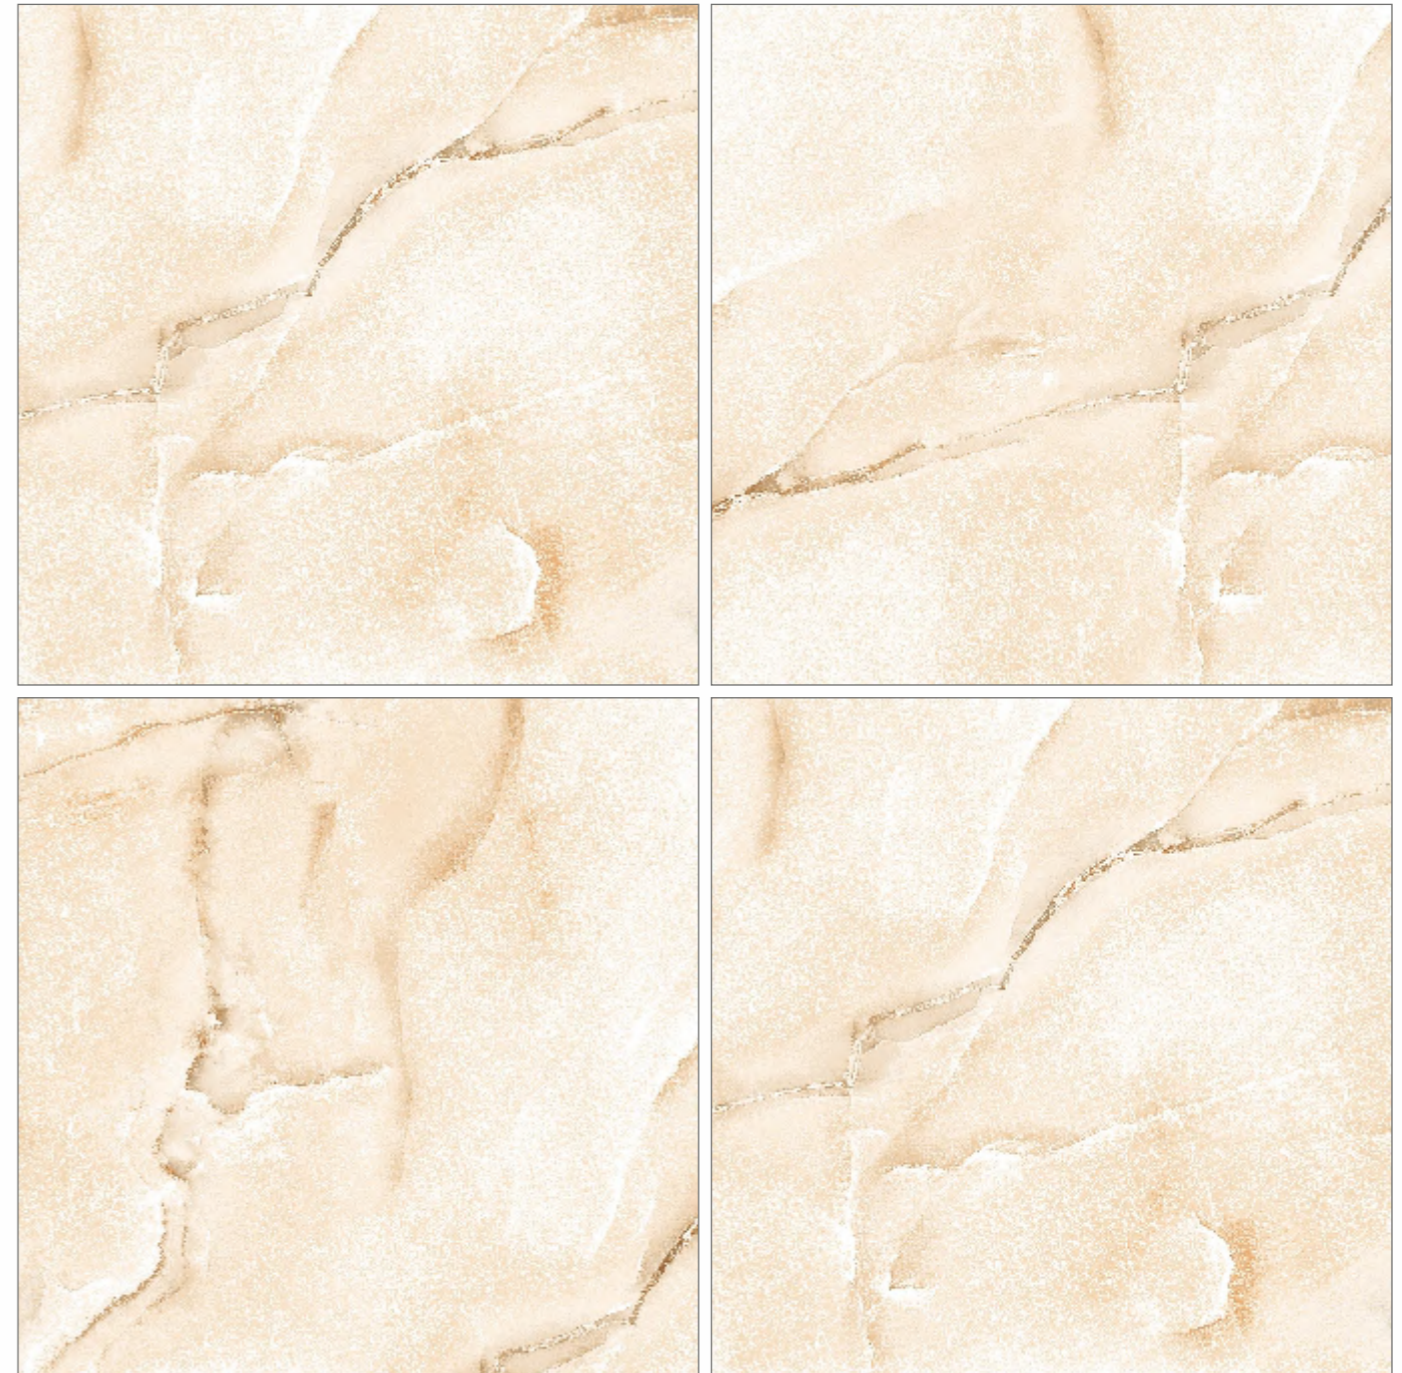

MARBLE
SERIES

GLODEN IVORY

RESIDENTIAL, COMMERCIAL,
WELL NESS, HOSPITALITY

RANDOM - **04** • SURFACE - **GLOSSY**

Preview of_ **GOLD ONYX**

600x600mm
GLAZED VITRIFIED TILES

MARBLE
SERIES

GOLD ONYX