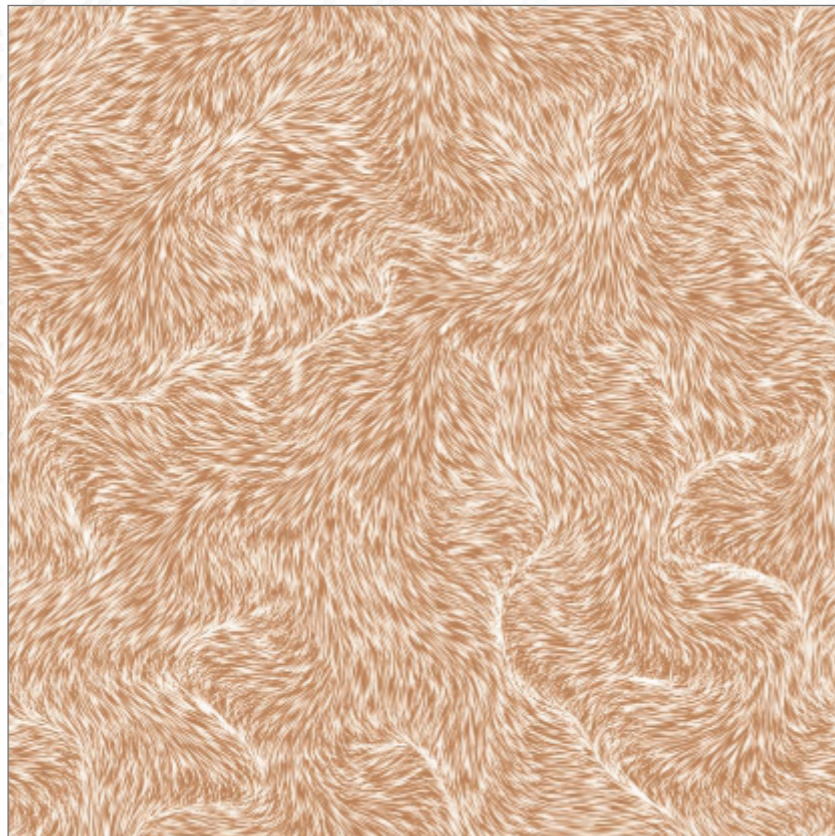

RANDOM - **04** • SURFACE - **GLOSSY**

Preview of_ **FLUFFY BEIGE**

600x600mm
GLAZED VITRIFIED TILES

MARBLE
SERIES

FLUFFY BEIGE

RESIDENTIAL, COMMERCIAL,
WELL NESS, HOSPITALITY

RANDOM - **04** • SURFACE - **GLOSSY**