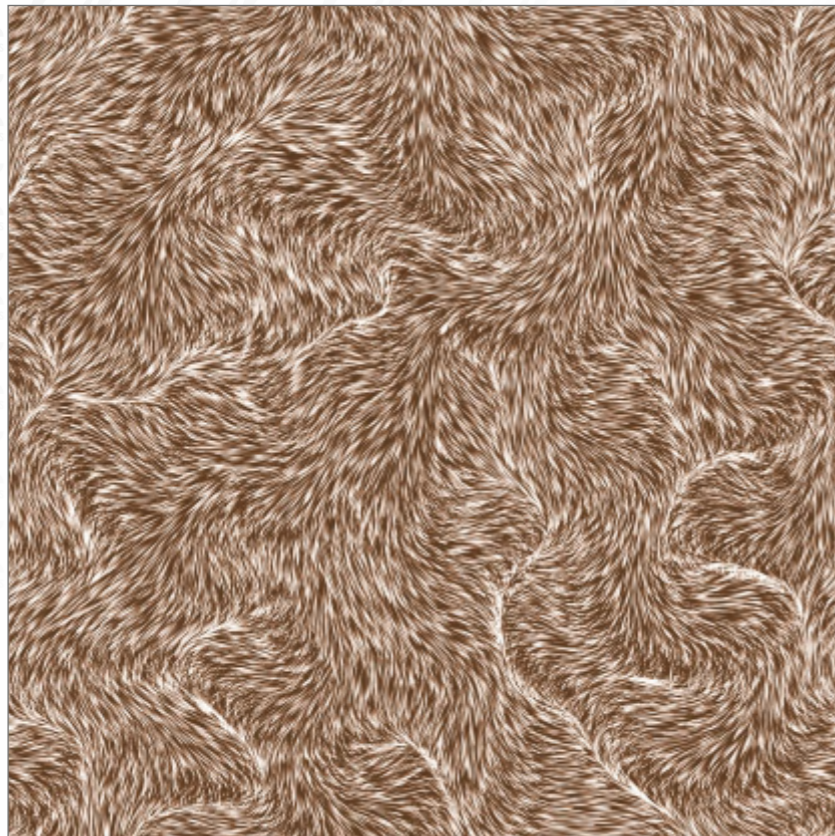

FLUFFY BROWN

RESIDENTIAL, COMMERCIAL,
WELL NESS, HOSPITALITY

RANDOM - **04** • SURFACE - **GLOSSY**