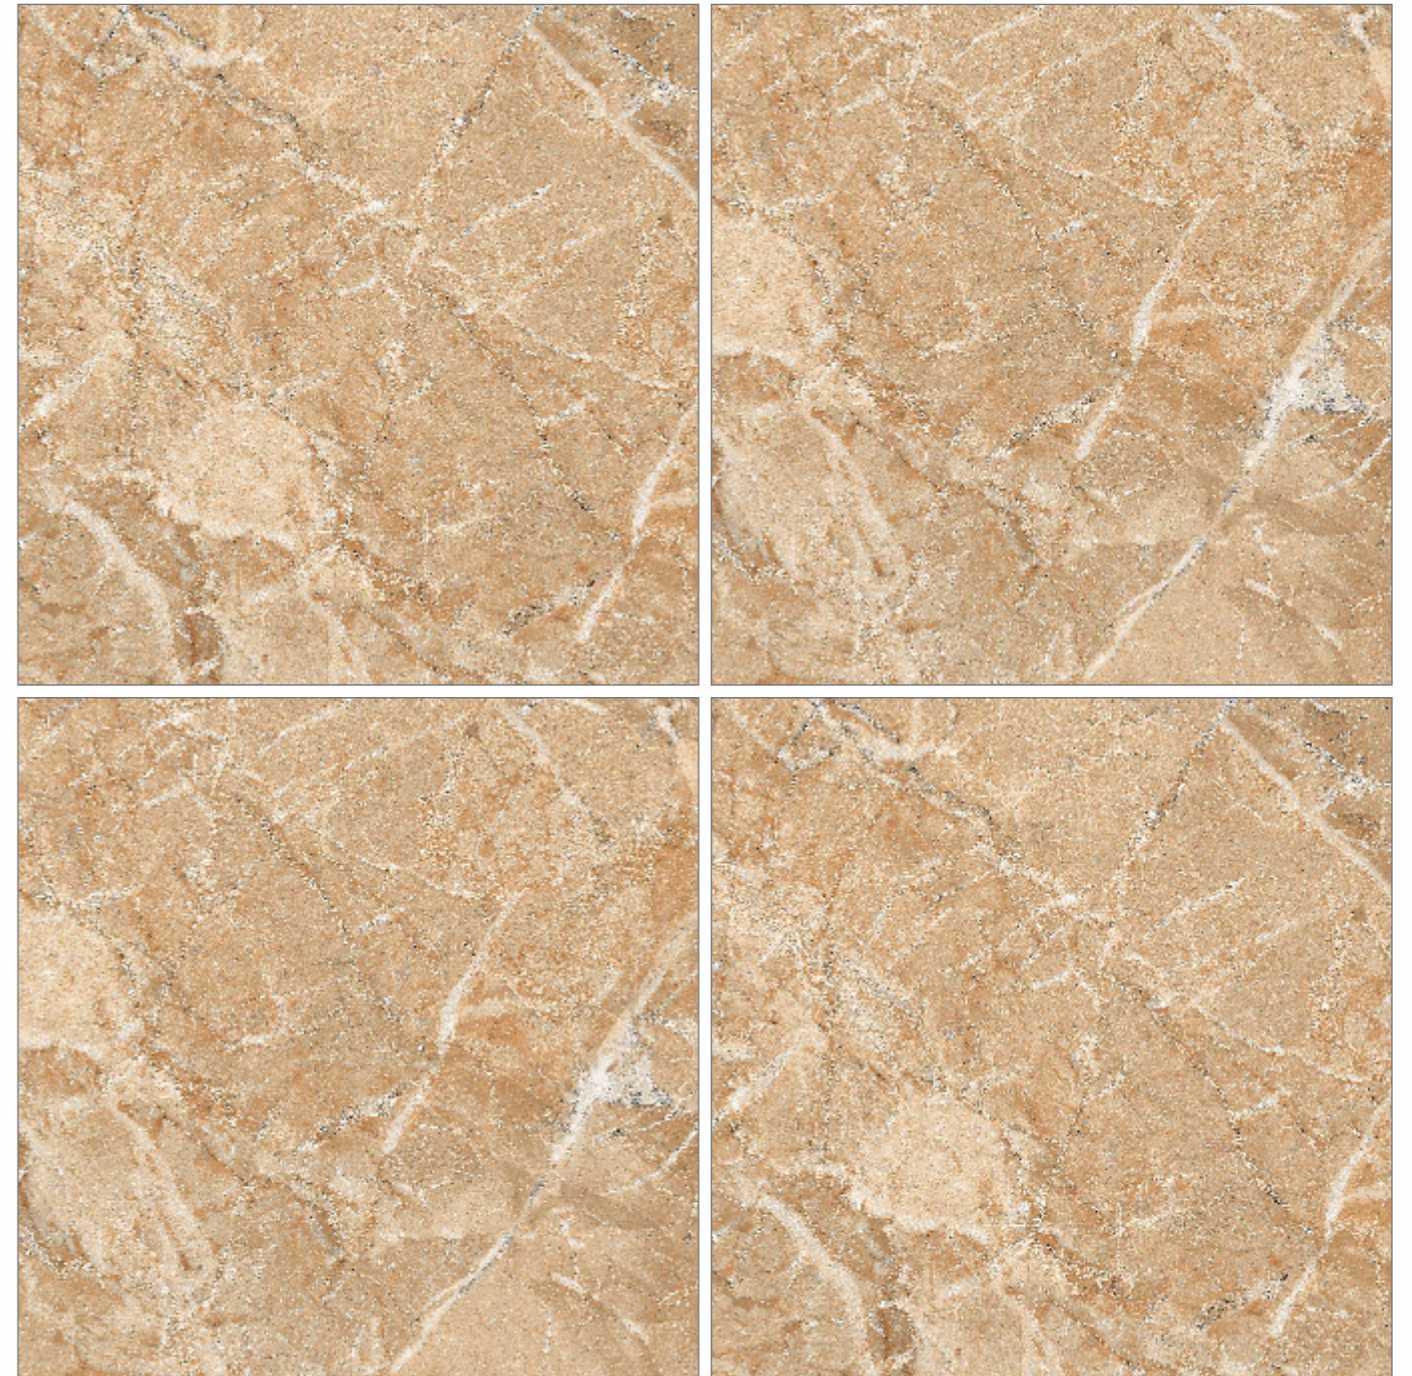

ITALIAN AMBER

RESIDENTIAL, COMMERCIAL,
WELL NESS, HOSPITALITY

RANDOM - **04** • SURFACE - **GLOSSY**