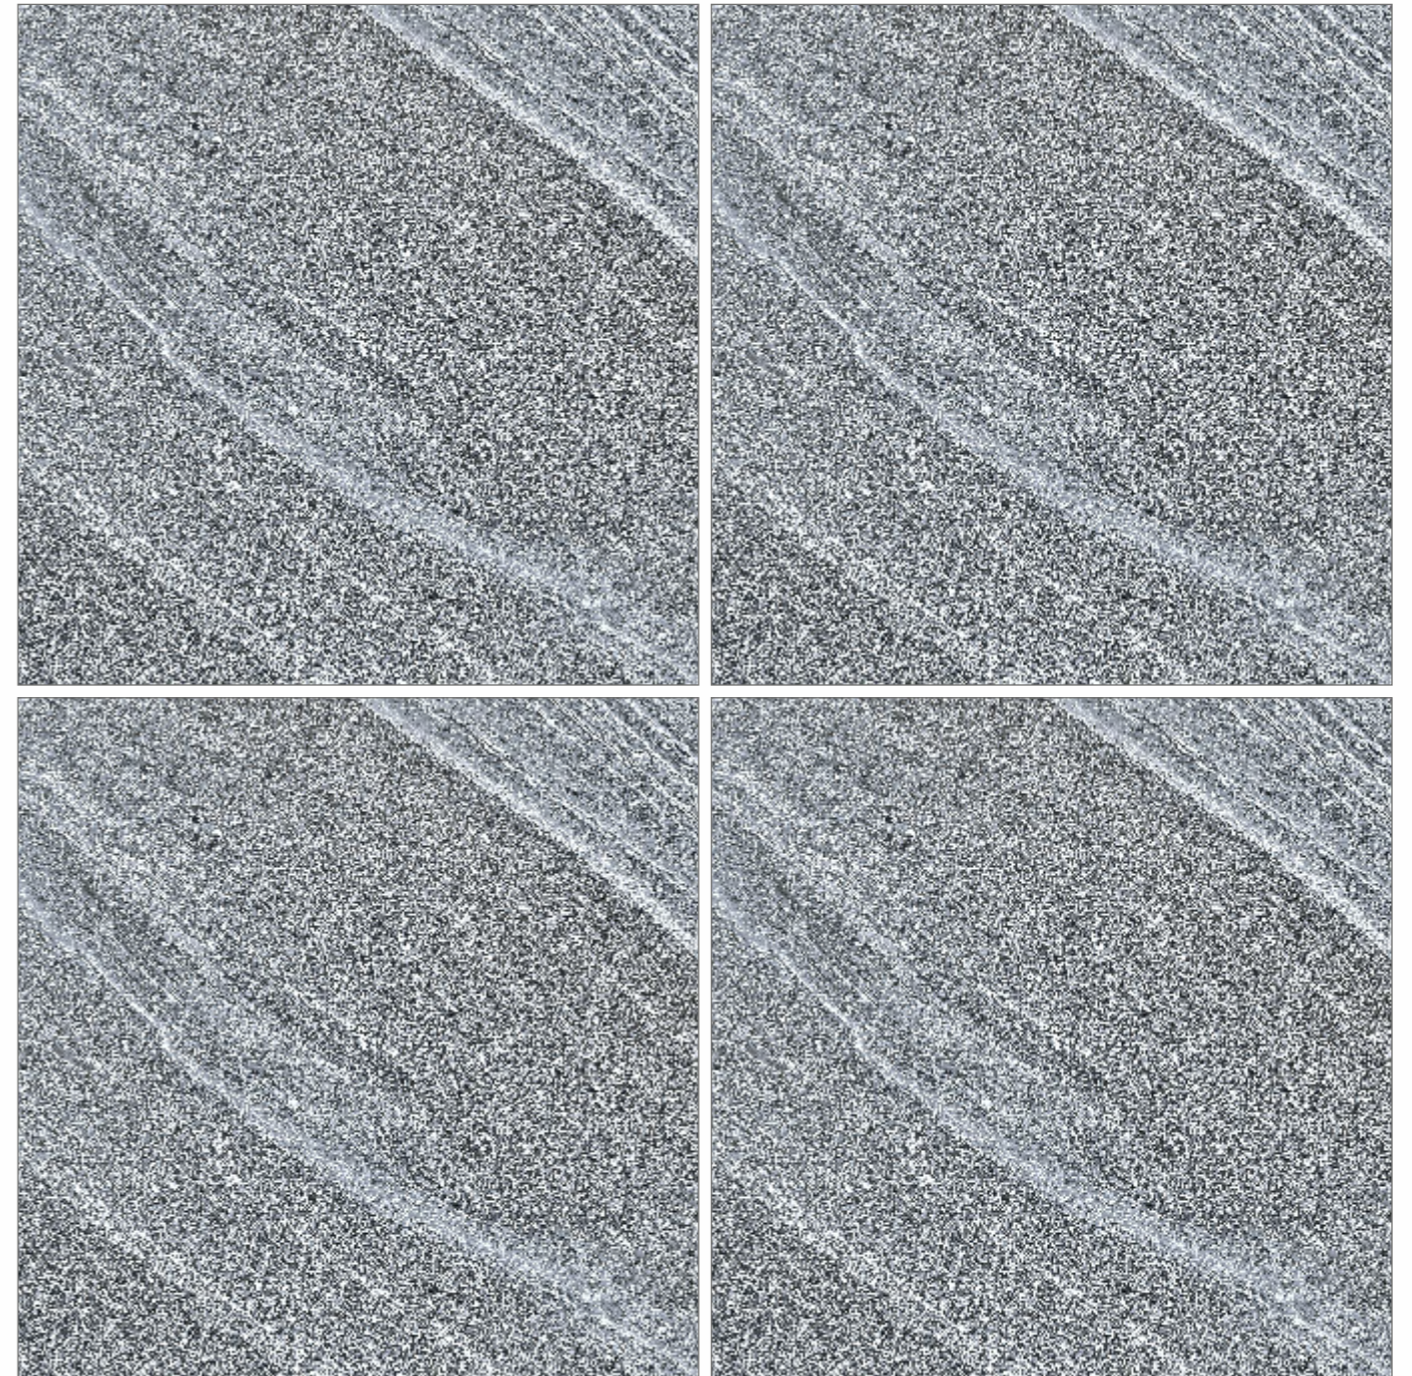

RESIDENTIAL, COMMERCIAL,
WELL NESS, HOSPITALITY

RANDOM - **04** • SURFACE - **GLOSSY**

Preview of_ **LECTOS GRAY**

600x600mm
GLAZED VITRIFIED TILES

MARBLE
SERIES

LECTOS GRAY

RESIDENTIAL, COMMERCIAL,
WELL NESS, HOSPITALITY