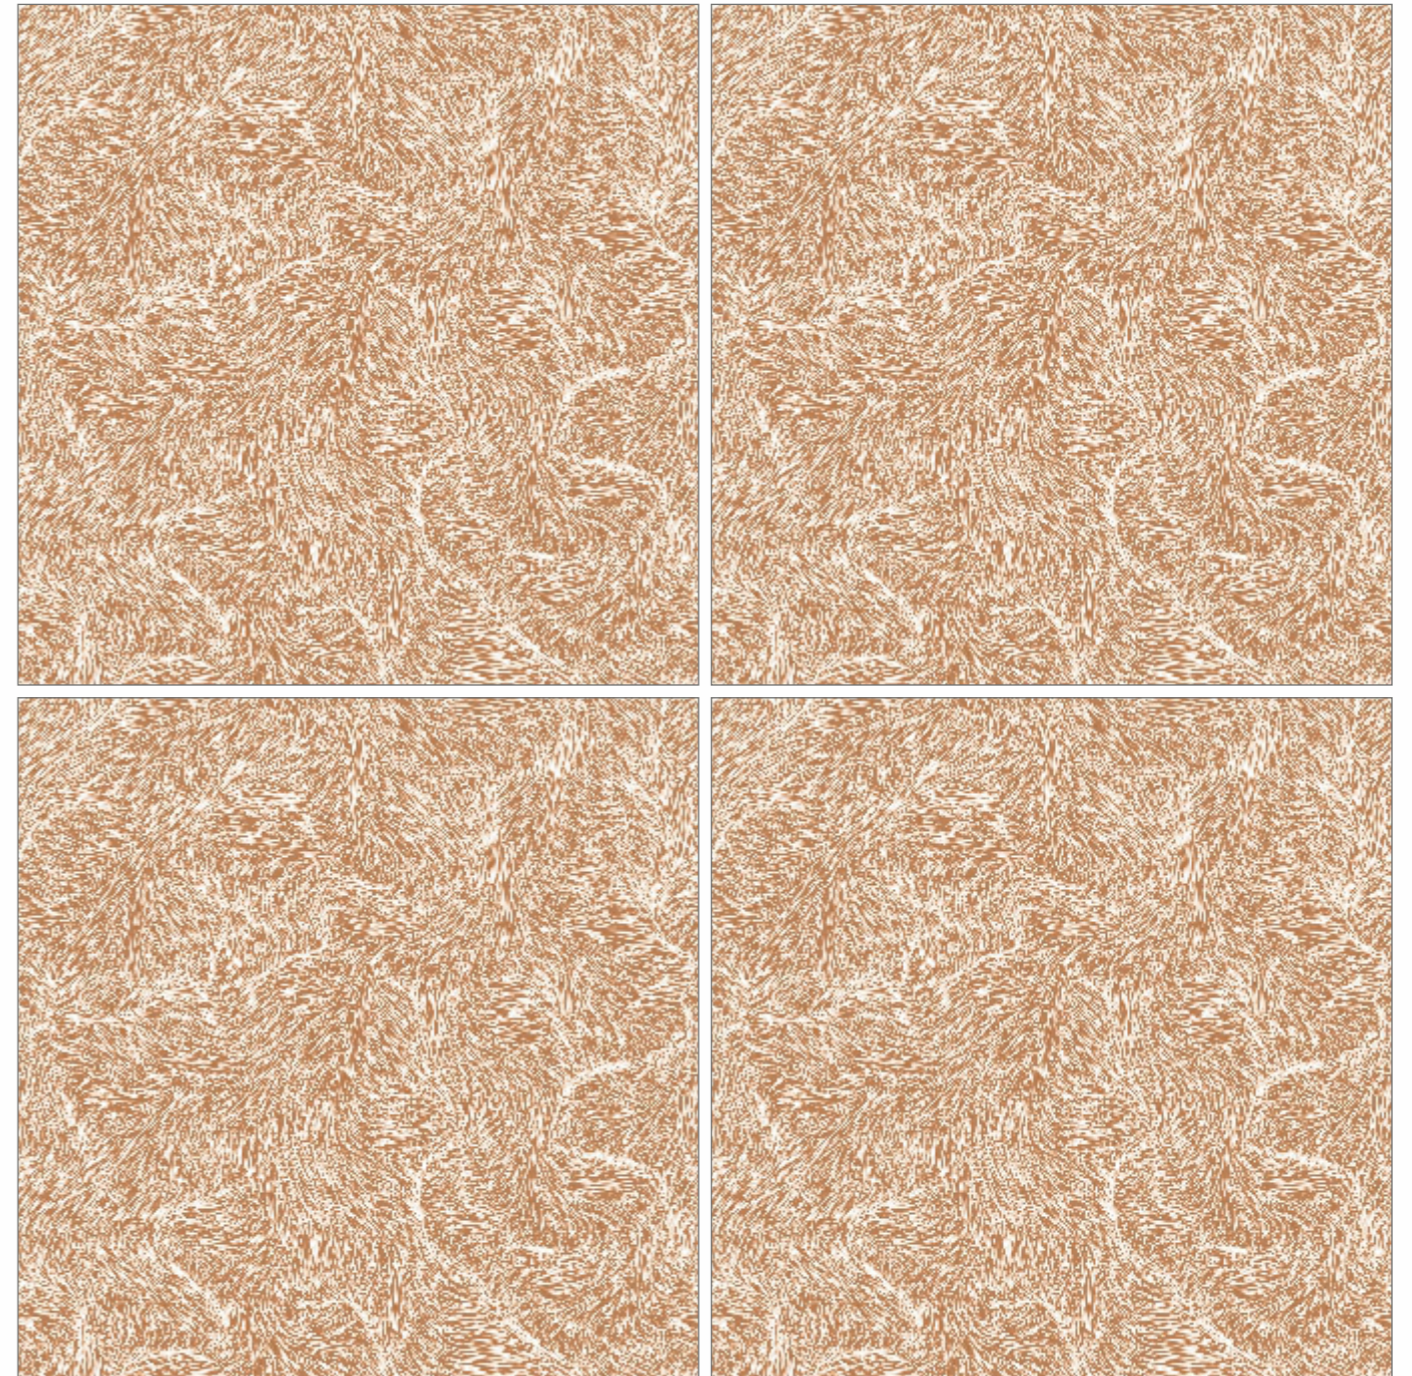

RANDOM - **04** • SURFACE - **GLOSSY**

Preview of_ **FLUFFY BEIGE**

600x600mm
GLAZED VITRIFIED TILES

MARBLE
SERIES

FLUFFY BEIGE

RESIDENTIAL, COMMERCIAL,
WELL NESS, HOSPITALITY

RANDOM - **04** • SURFACE - **GLOSSY**