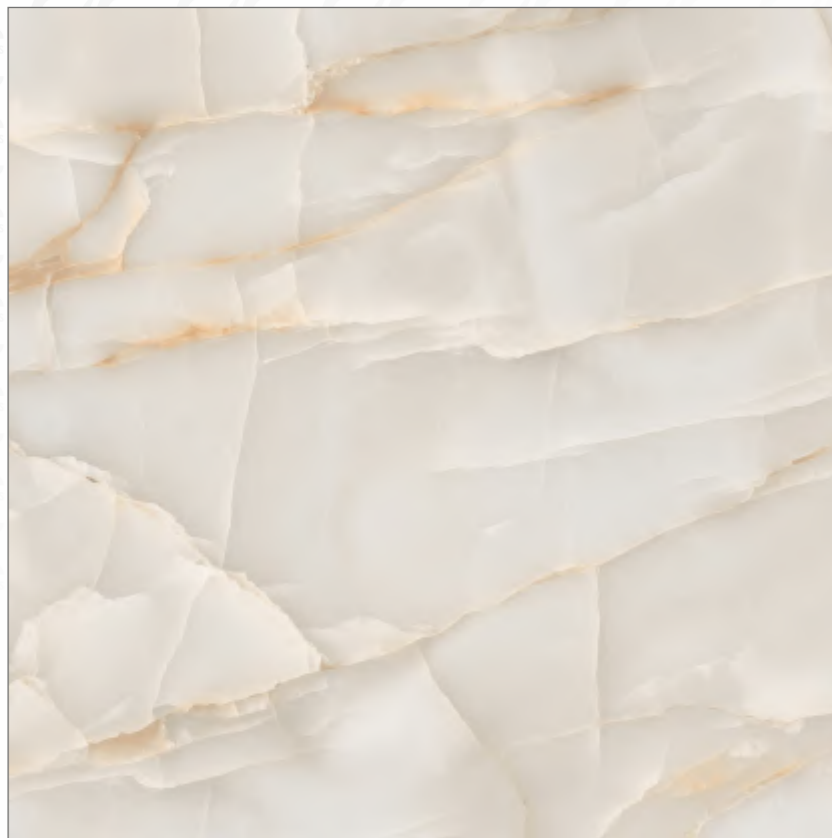

LEVIN BEIGE

RESIDENTIAL, COMMERCIAL,
WELL NESS, HOSPITALITY

RANDOM - **04** • SURFACE - **GLOSSY**