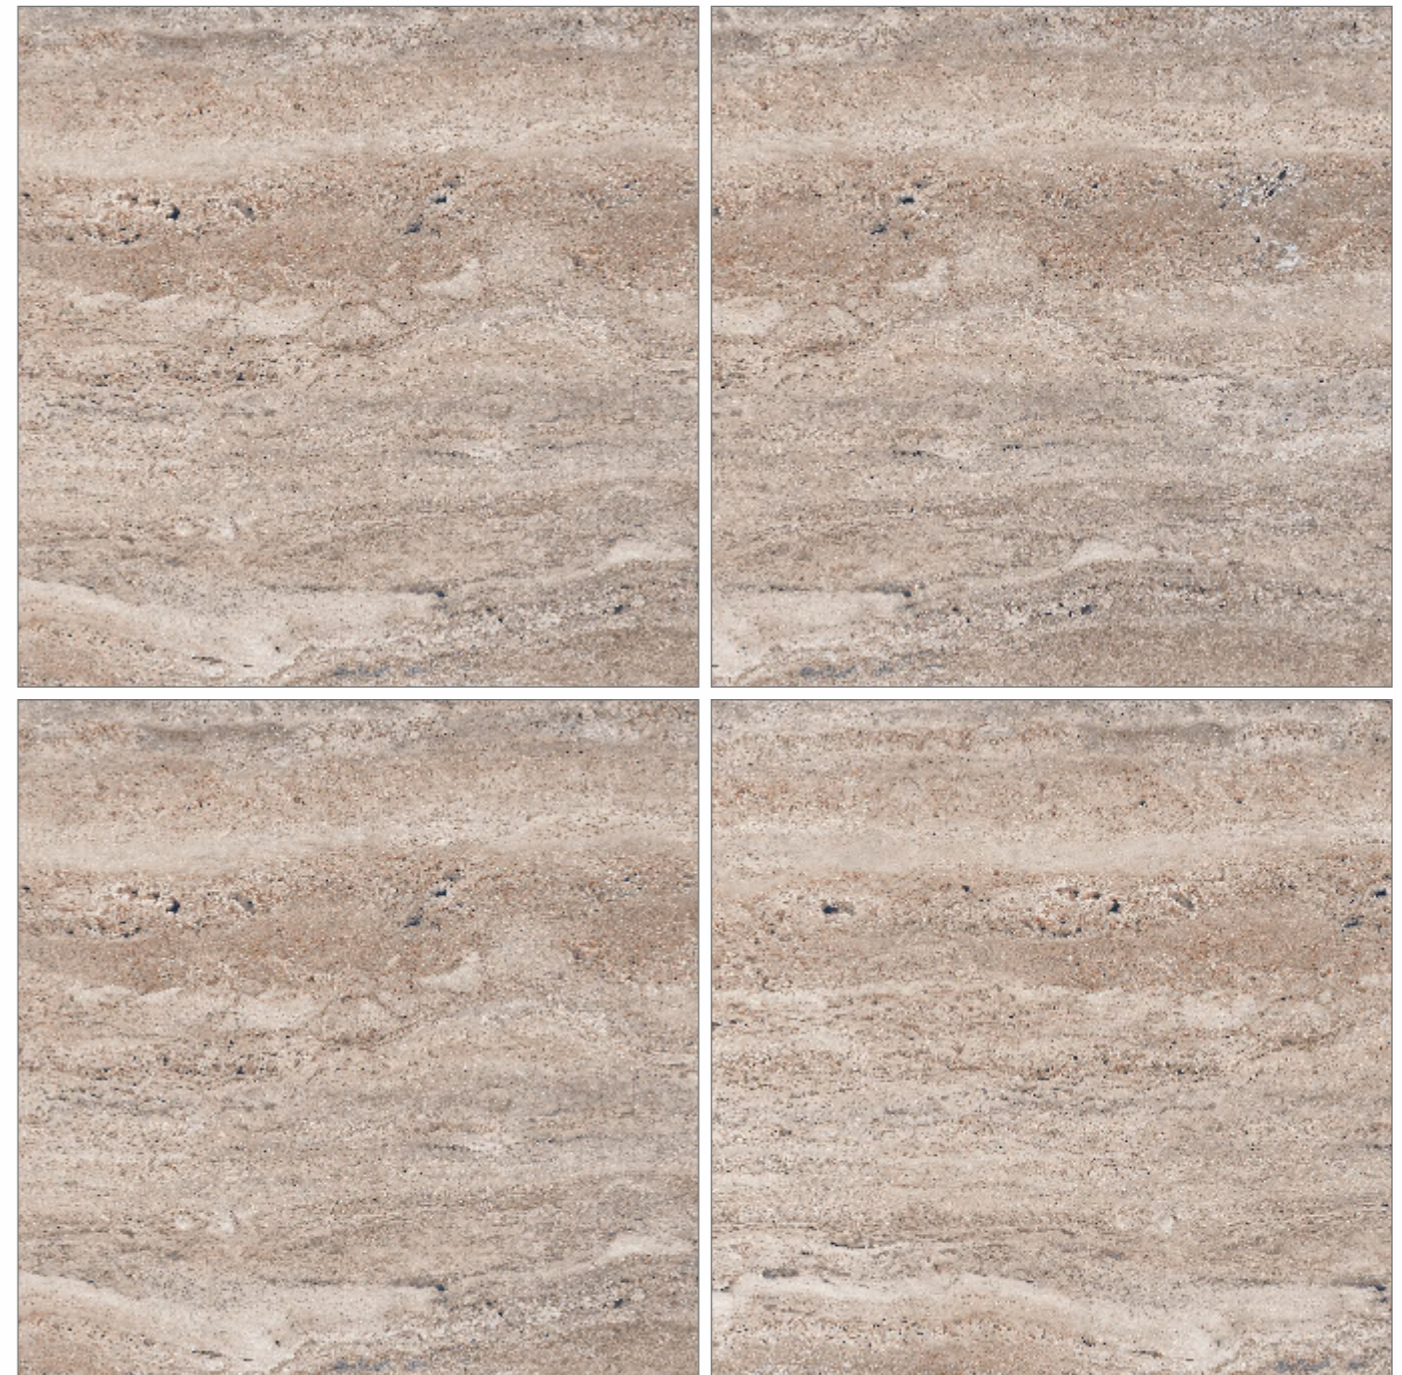

**600x
600mm
GVT**

Preview of_ **GENESIS CREM**

600x600mm
GLAZED VITRIFIED TILES

MARBLE
SERIES

GENESIS CREM

RESIDENTIAL, COMMERCIAL,
WELL NESS, HOSPITALITY

RANDOM - **04** • SURFACE - **GLOSSY**

Preview of_ **GENESIS GRAY**