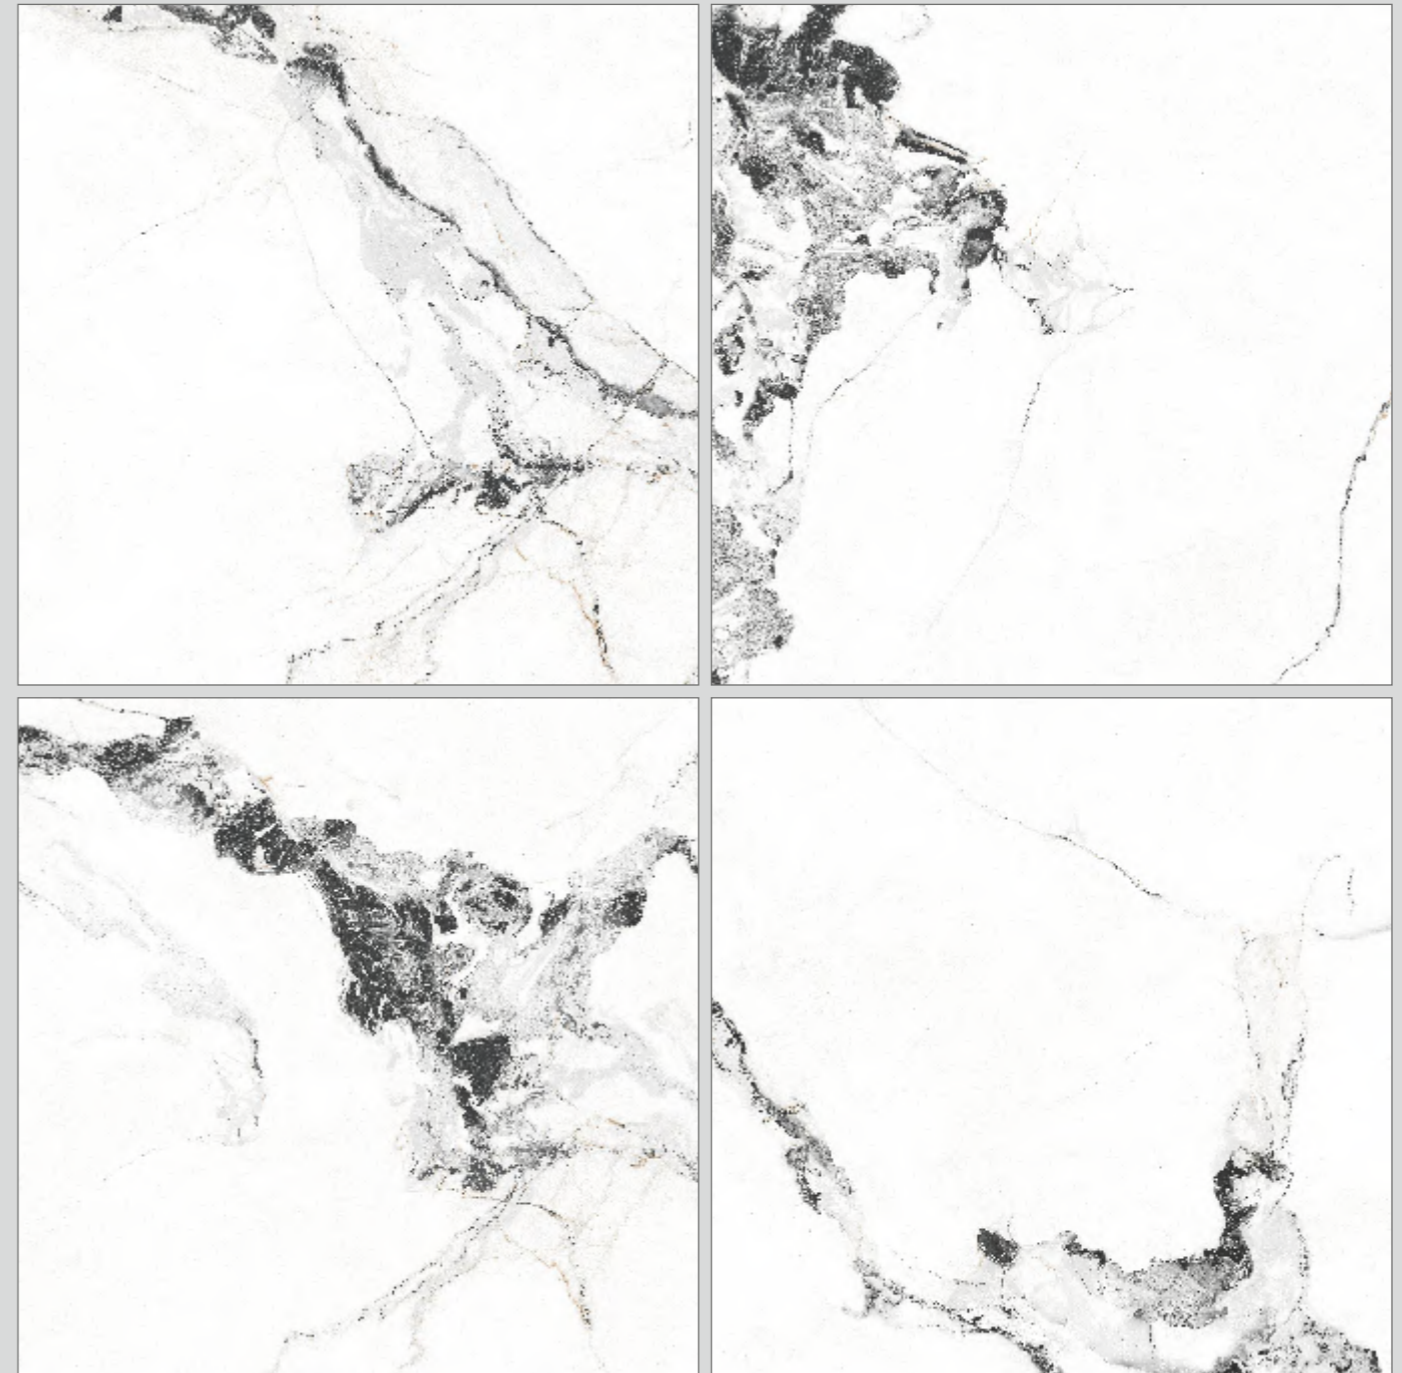

RESIDENTIAL, COMMERCIAL,
WELL NESS, HOSPITALITY

RANDOM - **04** • SURFACE - **GLOSSY**

Preview of_ **KINROS WHITE**

600x600mm
GLAZED VITRIFIED TILES

MARBLE
SERIES

KINROS WHITE

RESIDENTIAL, COMMERCIAL,
WELL NESS, HOSPITALITY