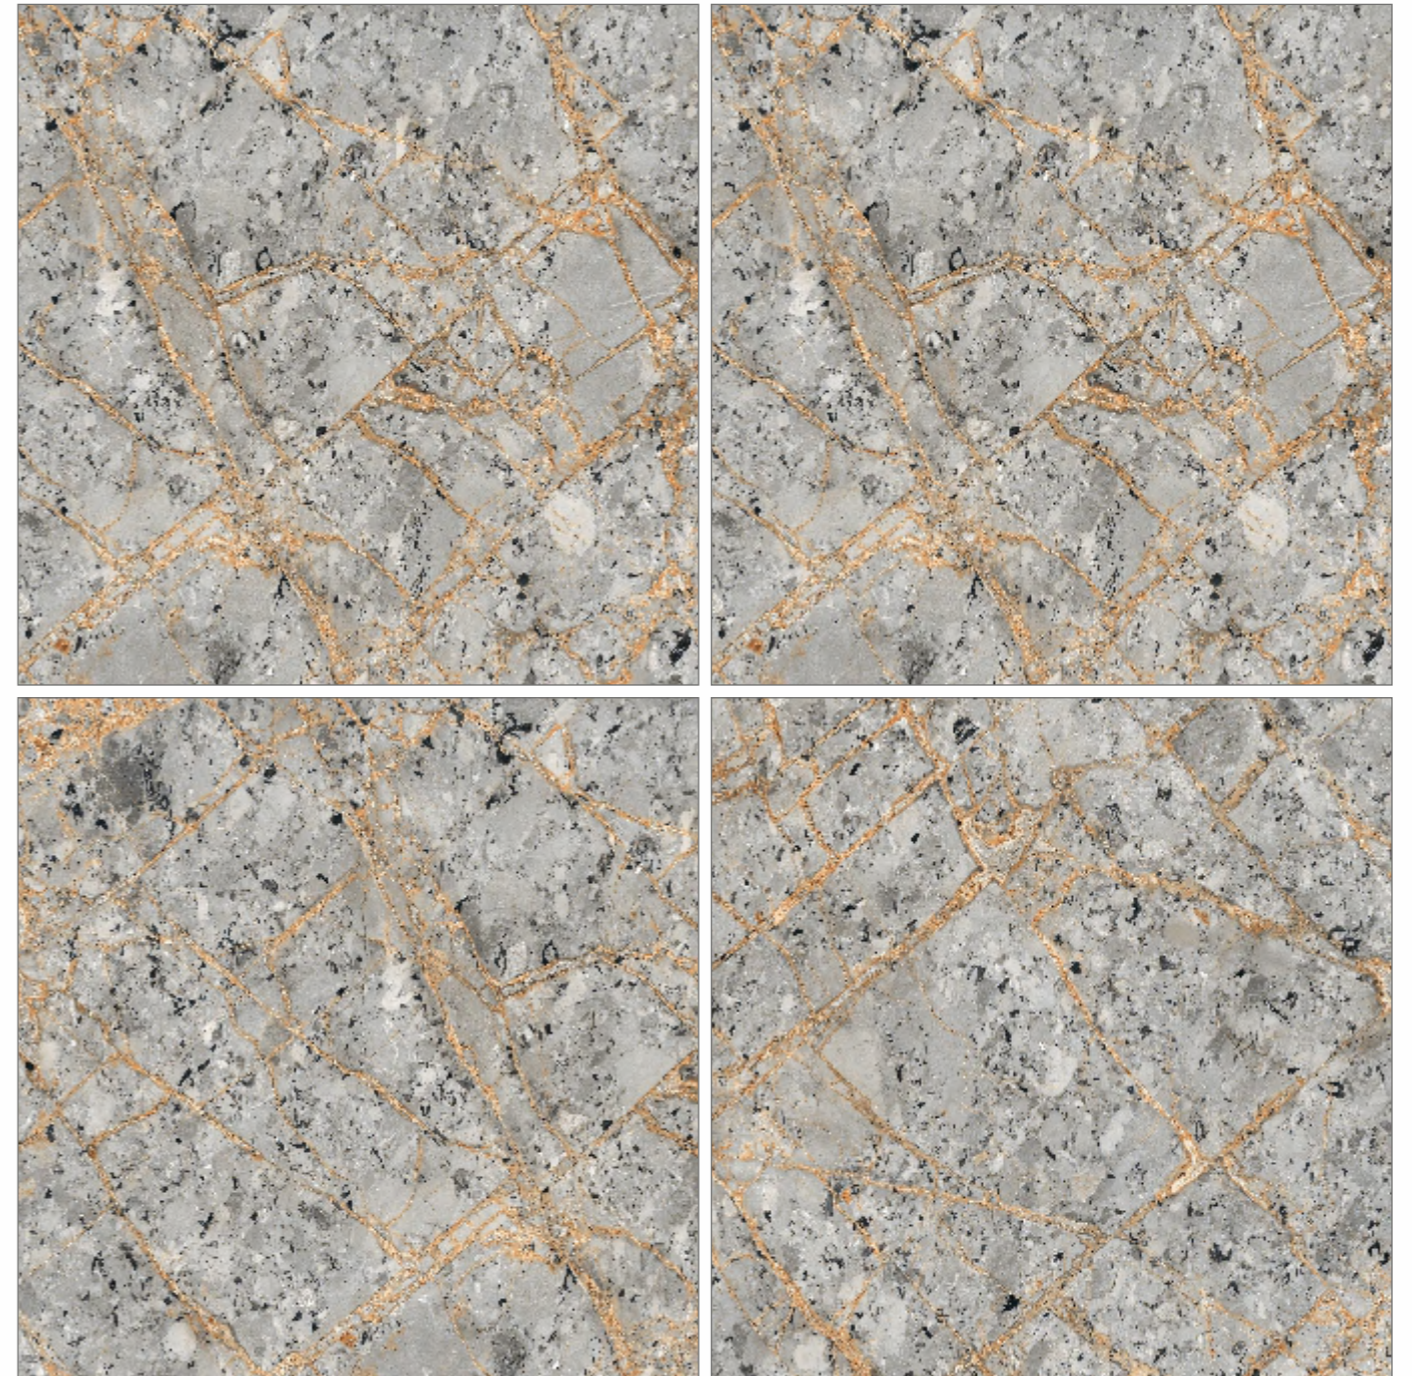

GOLDEN BACKBONE

RESIDENTIAL, COMMERCIAL,
WELL NESS, HOSPITALITY

RANDOM - **05** • SURFACE - **GLOSSY**