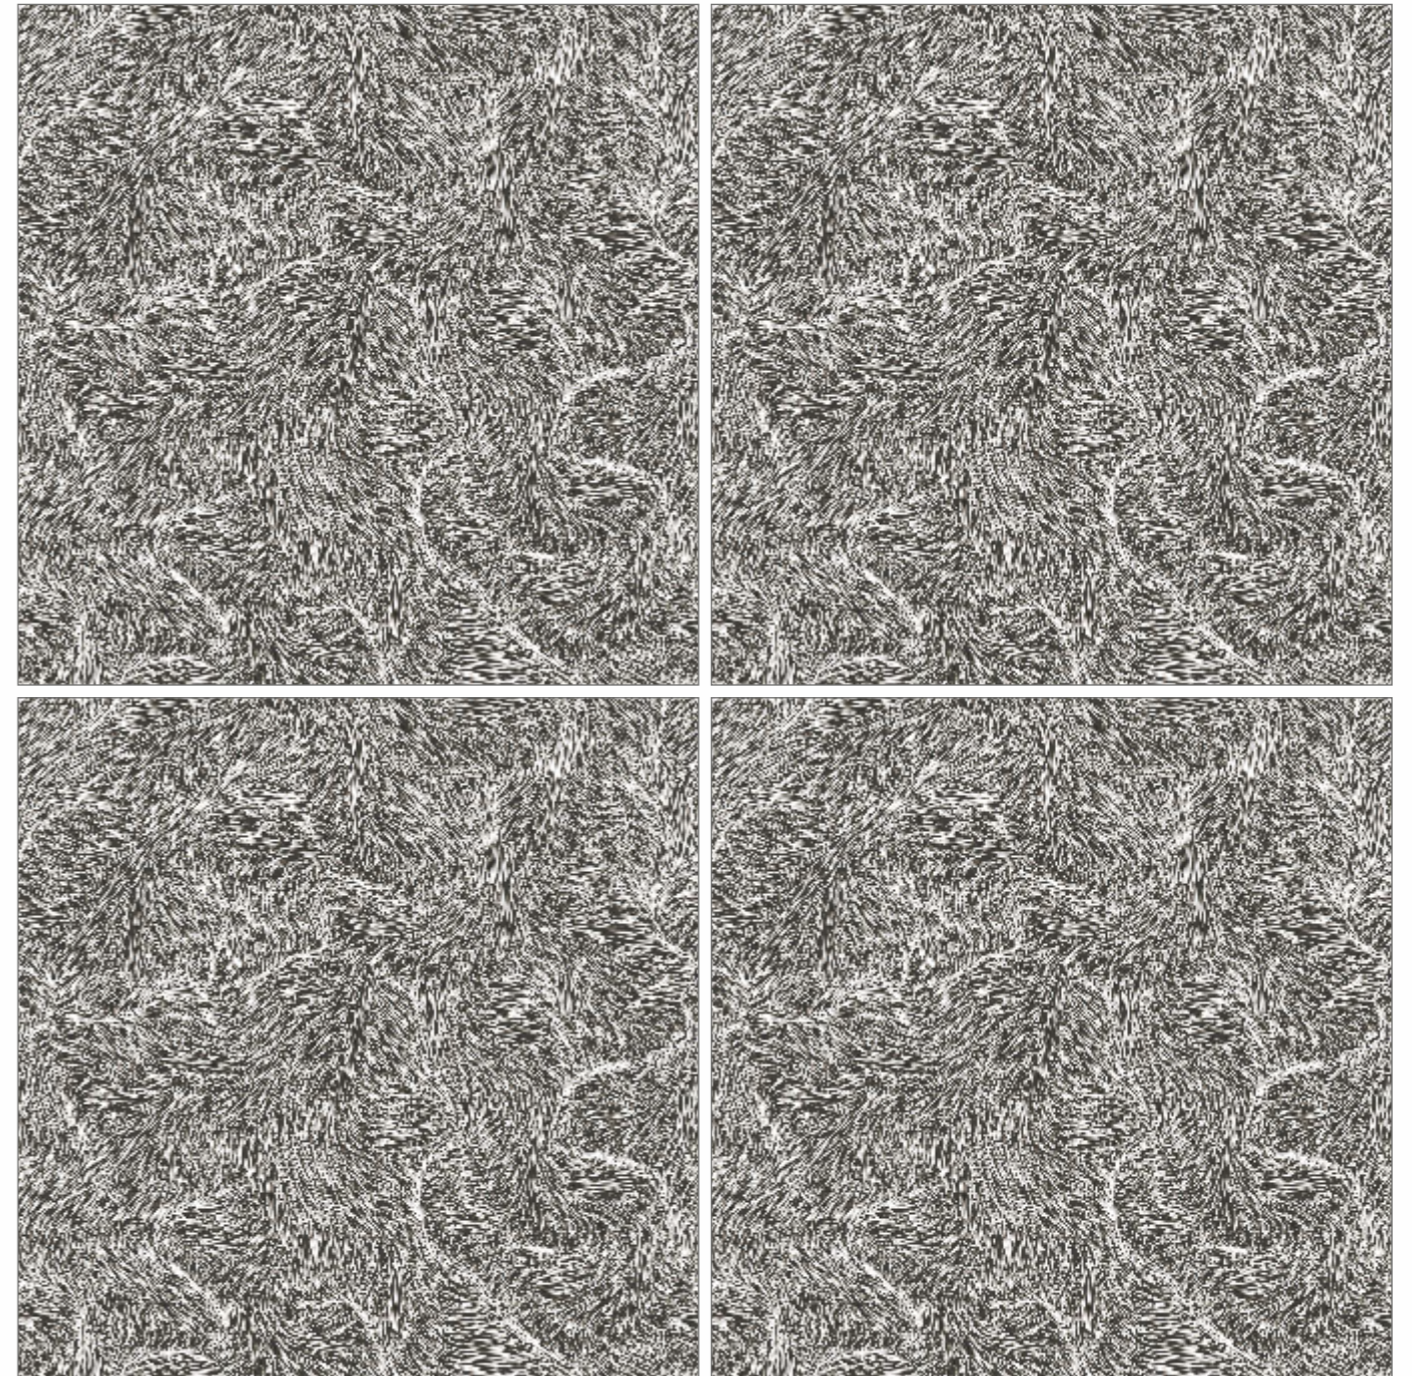

MARBLE
SERIES

FLUFFY BROWN

RESIDENTIAL, COMMERCIAL,
WELL NESS, HOSPITALITY

RANDOM - **04** • SURFACE - **GLOSSY**

Preview of **_ FLUFFY COAL**

600x600mm
GLAZED VITRIFIED TILES

MARBLE
SERIES

FLUFFY COAL