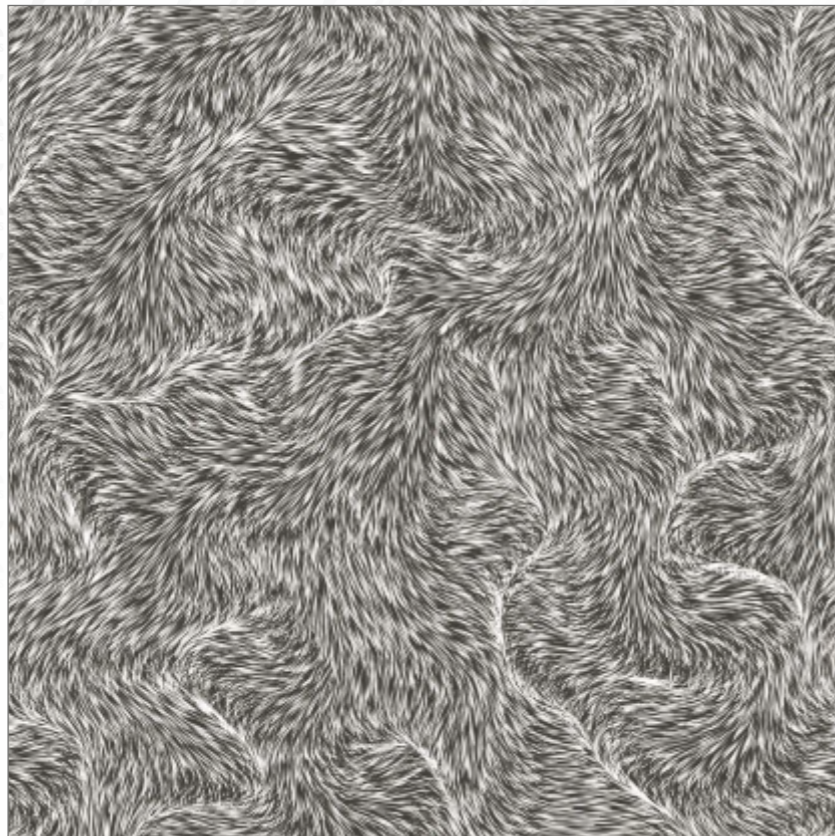

MARBLE
SERIES

FLUFFY BROWN

RESIDENTIAL, COMMERCIAL,
WELL NESS, HOSPITALITY

RANDOM - **04** • SURFACE - **GLOSSY**

Preview of **_ FLUFFY COAL**

600x600mm
GLAZED VITRIFIED TILES

MARBLE
SERIES

FLUFFY COAL