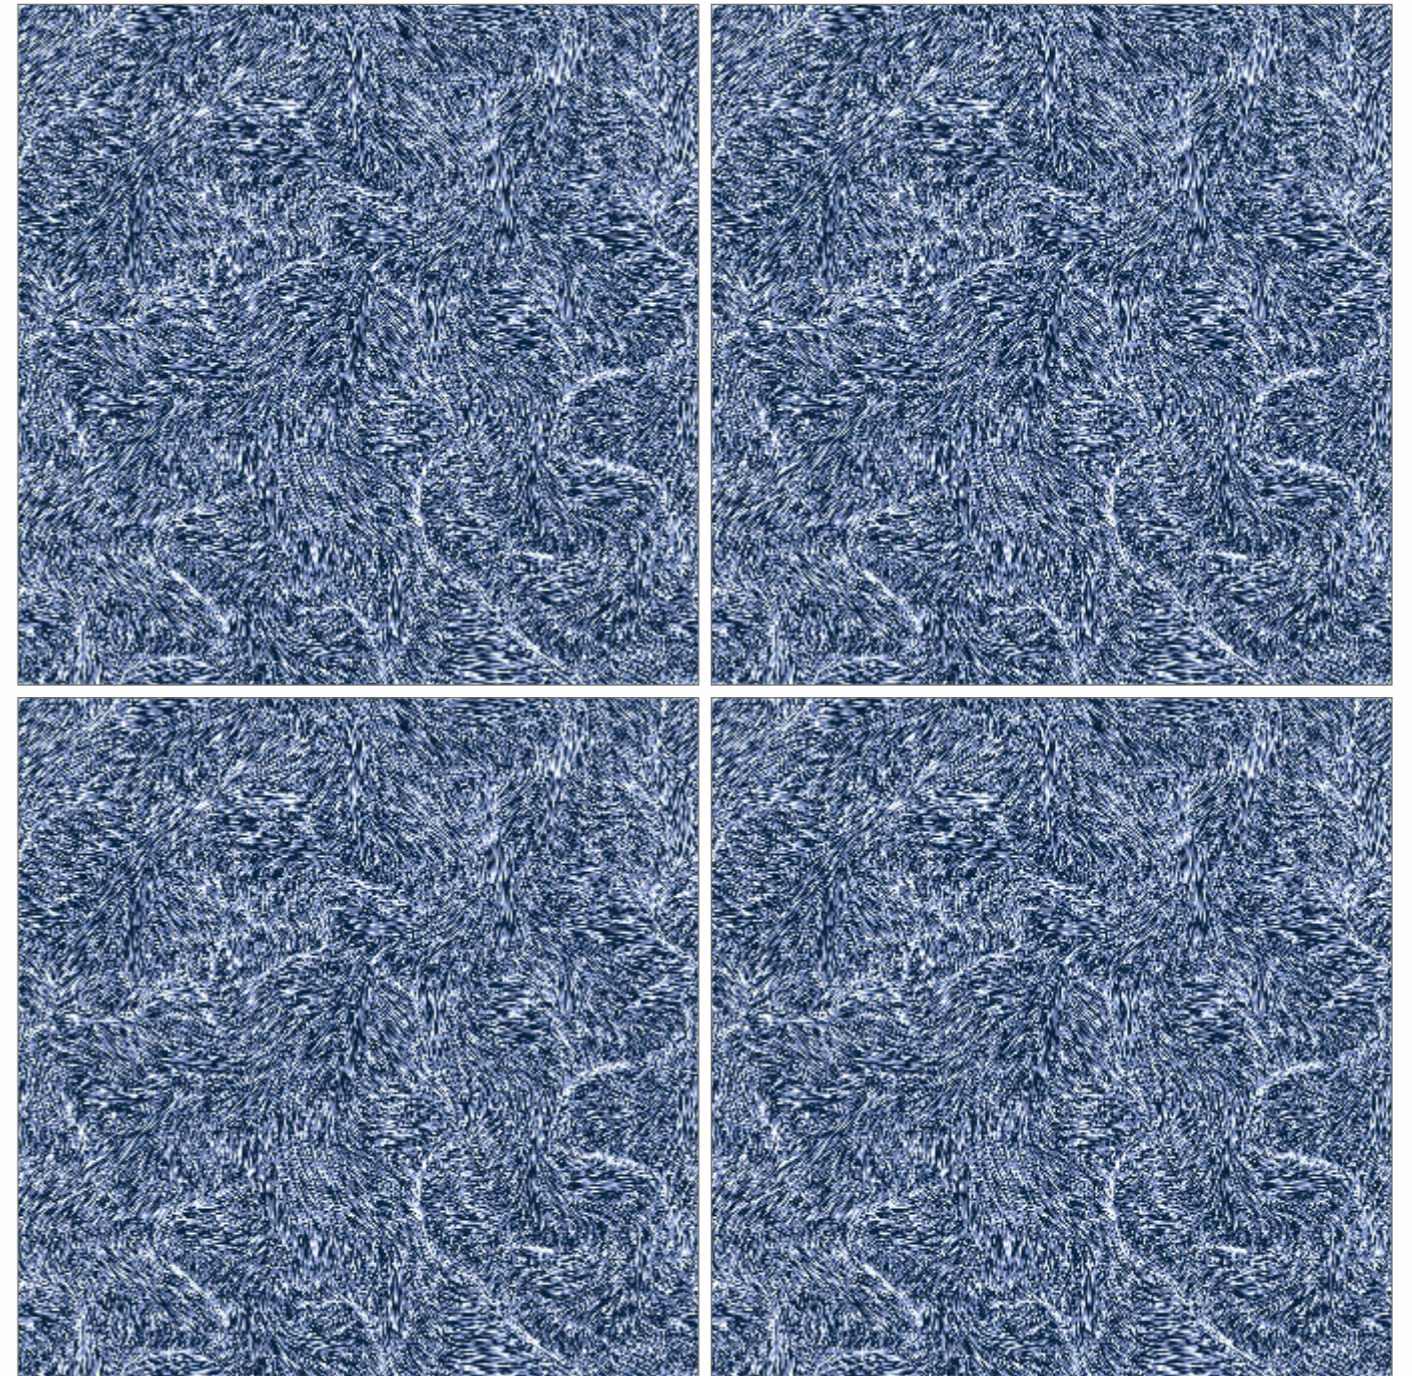

FLUFFY BLUE

RESIDENTIAL, COMMERCIAL,
WELL NESS, HOSPITALITY

RANDOM - **04** • SURFACE - **GLOSSY**